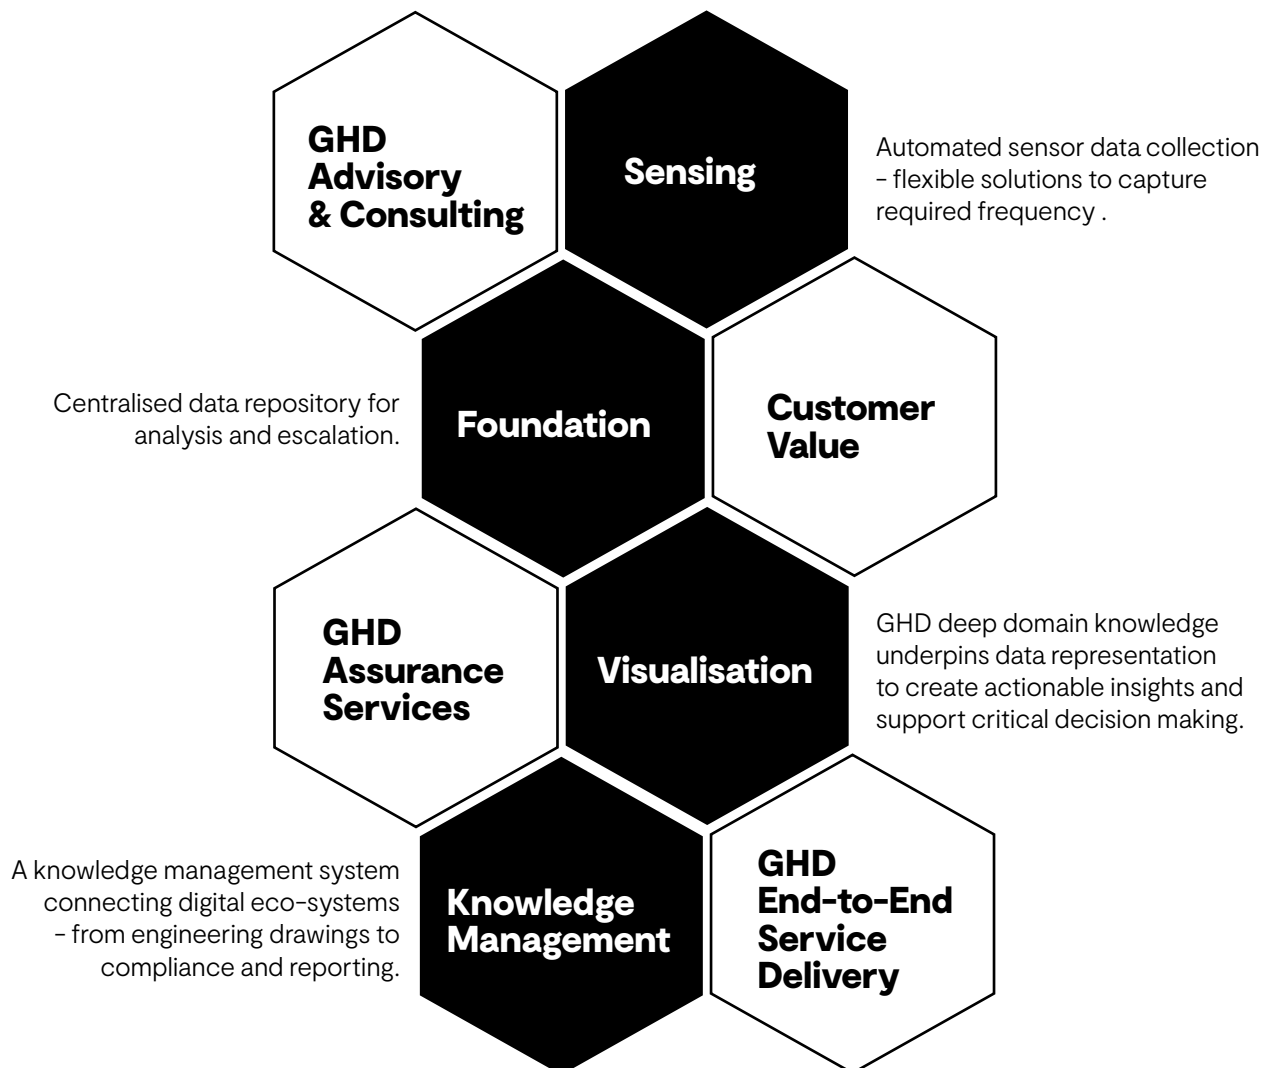

↗ InsightVision

Assurance, governance and auditability

InsightVision is an elegant integrated solution, developed and managed by the Dams & Geotech Management Solutions (DGMS) team at GHD, combining our in-house knowledge and cutting-edge technology to help our clients identify critical triggers before they become issues.

Designed to deliver assurance through monitoring, InsightVision delivers actionable intelligence to support critical decisions at an enterprise level to support our clients in navigating the challenges and opportunities of tomorrow.

A modular approach for industry solutions

Configurable solutions to address assurance from the boardroom to the operations centre.

Designed for the real world: linking knowledge and innovation

InsightVision connects your entire ecosystem in one solution. Using our deep real-world engineering experience, we integrate with your preferred technology environment to provide accurate and timely insights to support critical decision making.

Monitor
& Visualize

Performance

Predictive

Autonomous

↗ **InsightVision**

Powered by GHD

Informed decision making

InsightVision@ghd.com