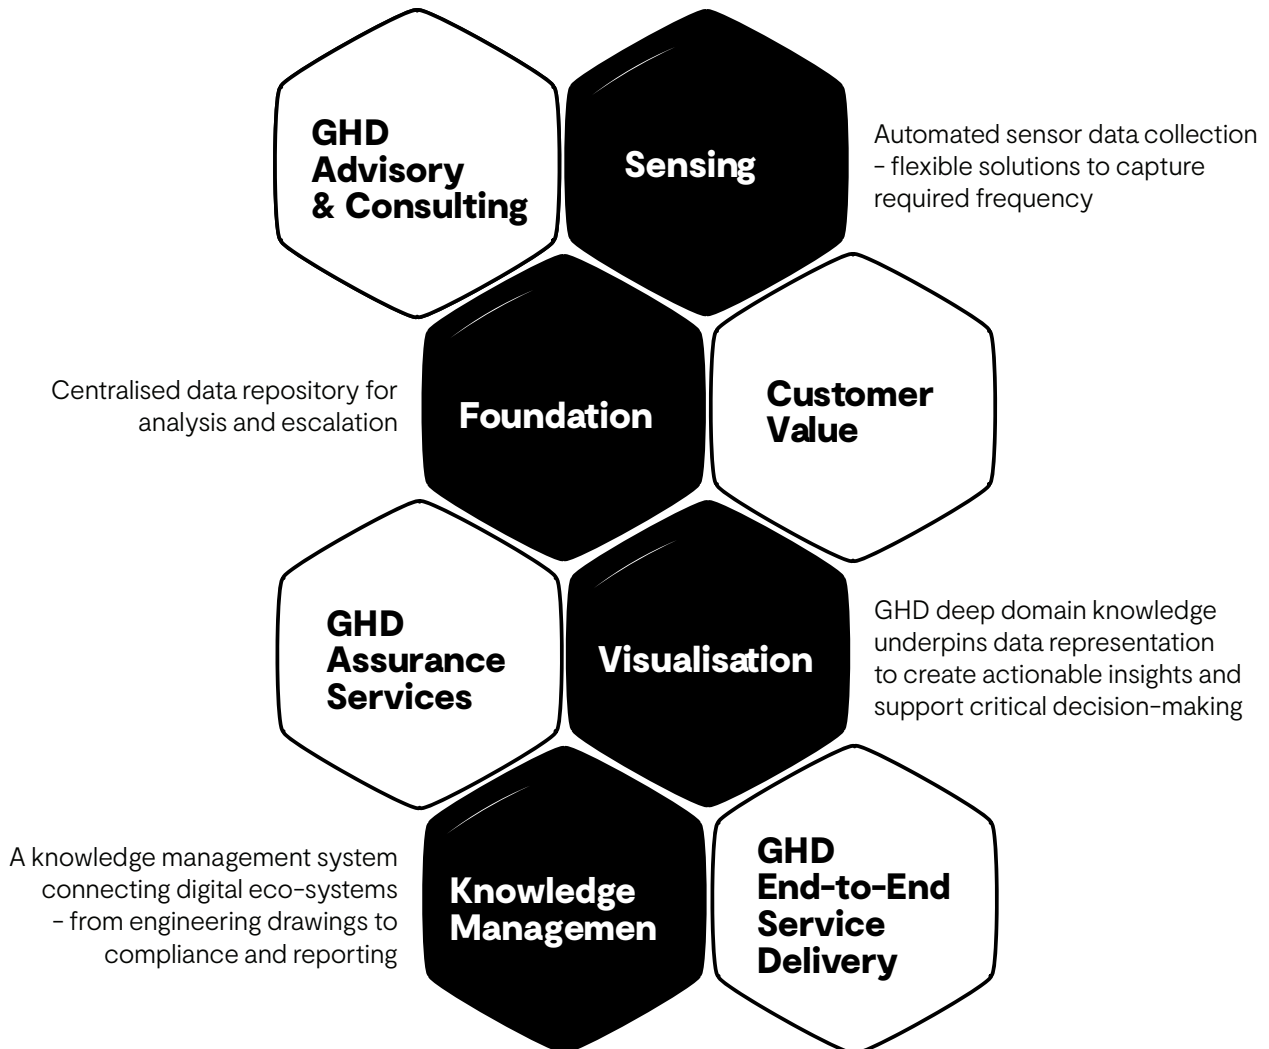

↗ InsightVision

Assurance, governance and auditability

InsightVision is an elegant integrated solution, developed and managed by the Dams & Geotech Management Solutions (DGMS) team at GHD, combining our in-house technical excellence and cutting-edge technology to help our clients identify critical triggers before they become issues.

Designed to deliver assurance through monitoring, InsightVision delivers actionable intelligence to support critical decisions at an enterprise level to support our clients in navigating the challenges and opportunities of tomorrow.

A modular approach for industry solutions

Configurable solutions to address assurance from the boardroom to the operations centre.

Designed for the real world: linking experience and innovation

InsightVision connects your entire ecosystem in one solution. Using our deep real-world engineering experience, we integrate with your preferred technology environment to provide insights to support critical decision-making.